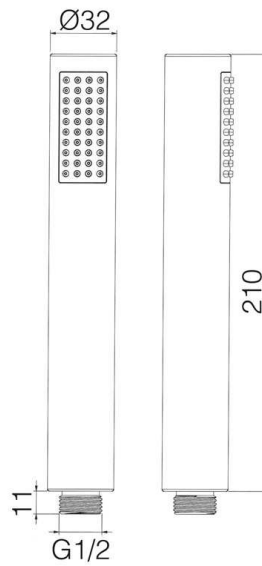

DC509

ABS round shower with anti-limestone system.

CONSTRUCTION SPECIFICATIONS

- ABS round shower, fixed jet, chrome

DIMENSIONAL SPECIFICATIONS

WE RECOMMEND CARRYING OUT MAINTENANCE ON NOZZLES AND CHROME PARTS USING A SOFT CLOTH DAMPENED WITH A LITTLE WATER. DO NOT USE ABRASIVES OR ANTI-LIMESCALE DETERGENTS.

PRODUCTION RANGE

Art.	Code	Finishing
DC509	4180336	chrome