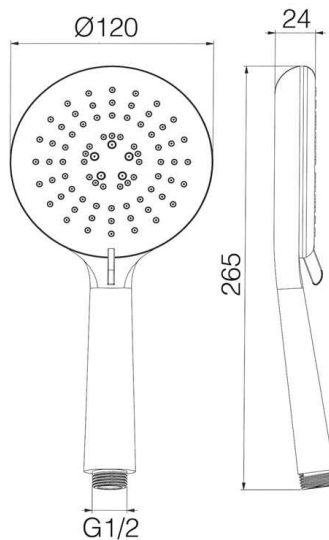

## DC503

ABS shower 3 jets Ø 120 with anti-limestone system.

### CONSTRUCTION SPECIFICATIONS

- ABS shower, three lever jets, chrome with gray background and chrome handle

### DIMENSIONAL SPECIFICATIONS

WE RECOMMEND CARRYING OUT MAINTENANCE ON NOZZLES AND CHROME PARTS USING A SOFT CLOTH DAMPENED WITH A LITTLE WATER. DO NOT USE ABRASIVES OR ANTI-LIMESCALE DETERGENTS.